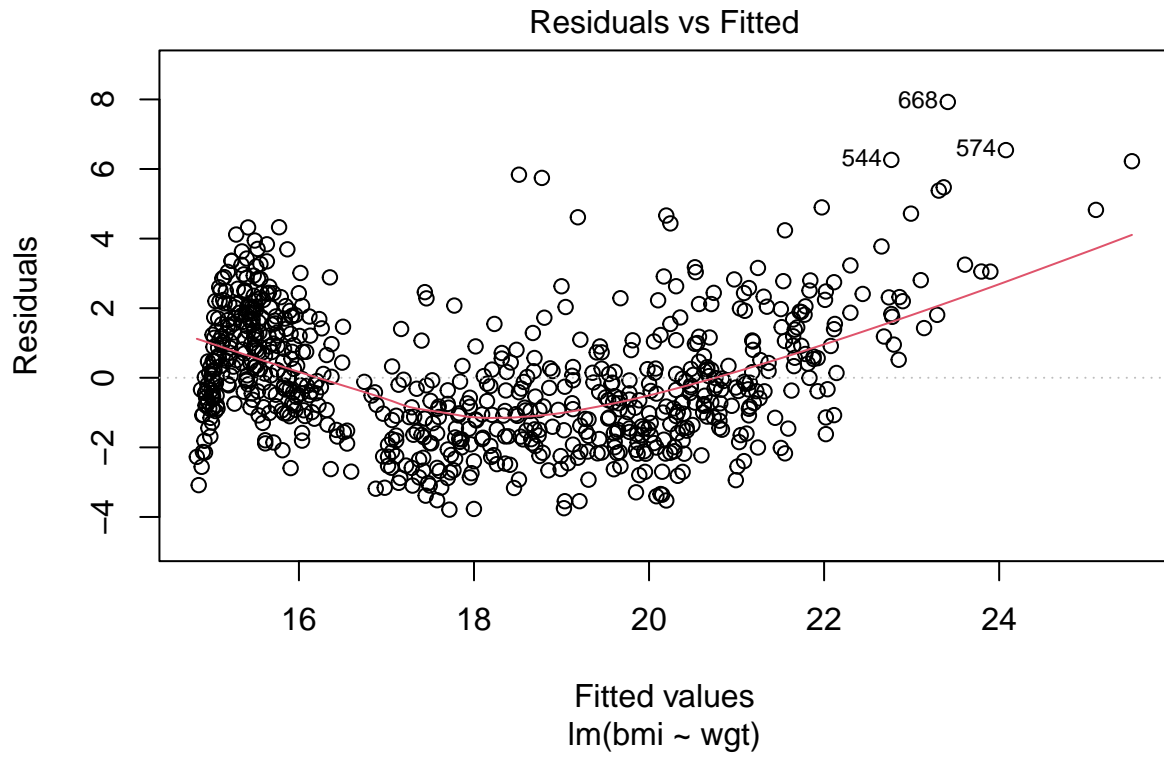

Classes example: plotting with class

```
plot(lm(bmi ~ wgt, data = boys), which = 2)
```